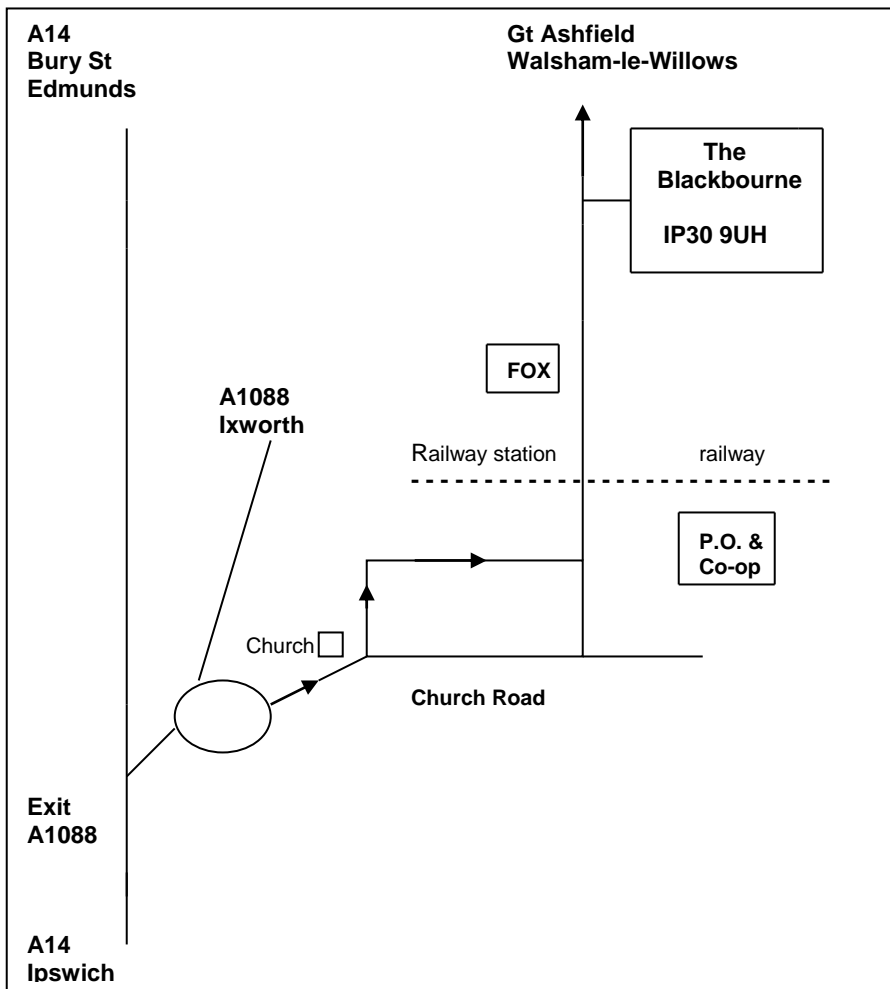

There is plenty of parking available.

*For further details please contact
Margaret Thomas - 01206 271244 /
dr.margaret.thomas@gmail.com*

Come off the A14 at the A1088 Ixworth exit, following signs for Elmswell. Cross over A14. Go up the hill to Elmswell Church. Bear left on the right-hand bend and follow the road to the junction at the end. You are now facing the Post Office and the Co-op store. Turn left and go over the railway line, past the station. After about 200 yards, turn right into Blackbourne Road signposted: Blackbourne Community Centre. The Hall is at the end. There is an extensive car park. If using Sat Nav, **the Post Code is IP30 9HU.**